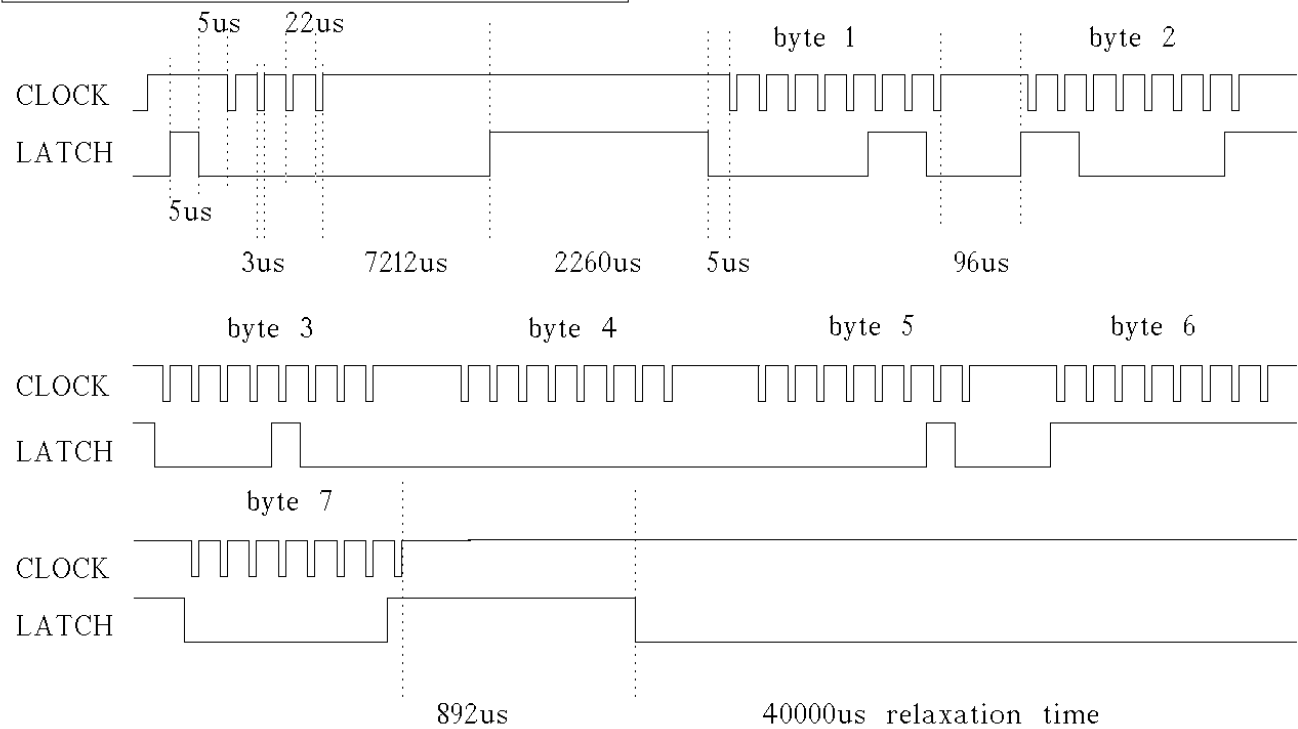

PowerGlove hi-res timing (initialization)

PowerGlove data packet (12 bytes)

(c) manfred@opal.cs.tu-berlin.de